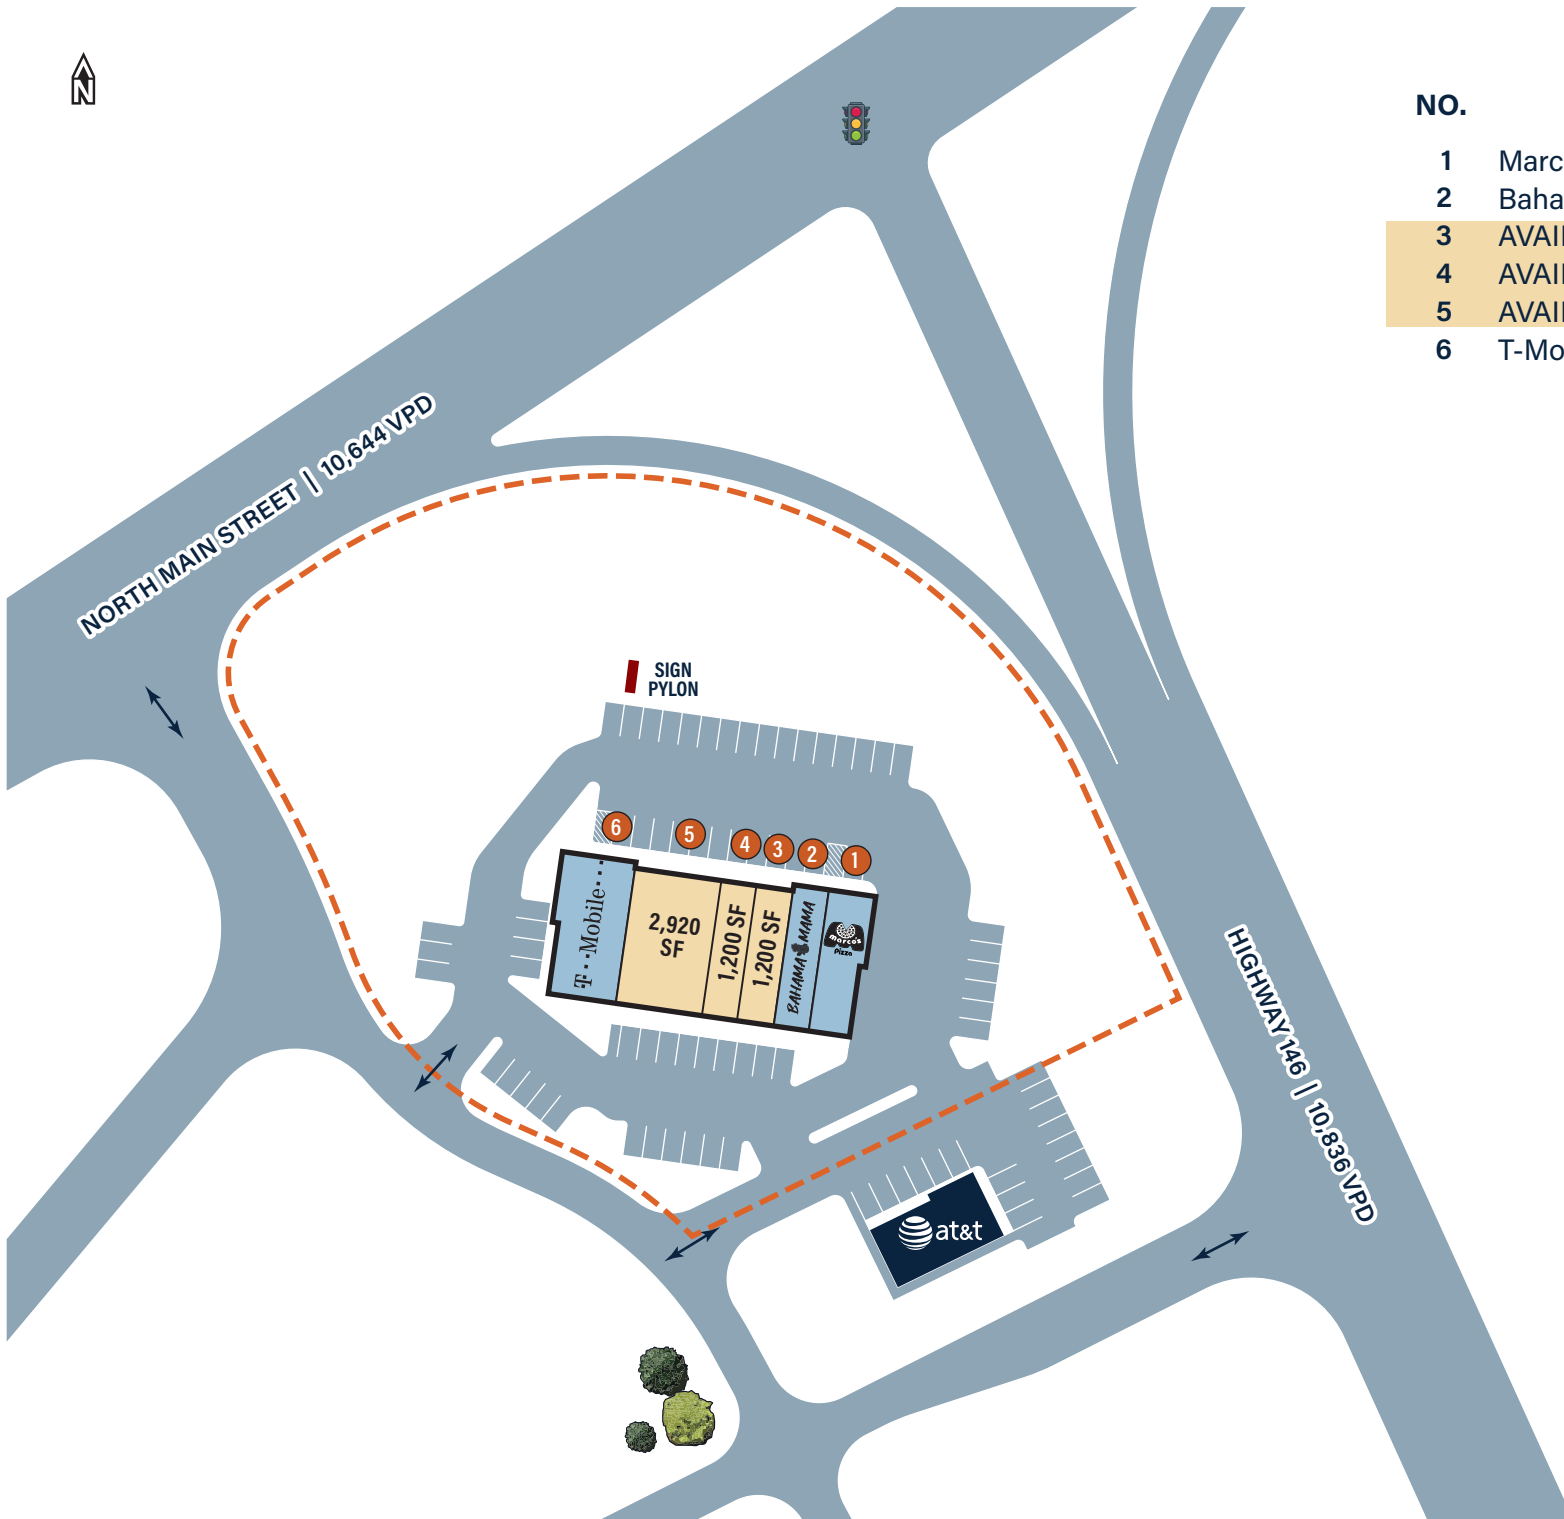

| NO. | TENANT        | SF    |
|-----|---------------|-------|
| 1   | Marco's Pizza | 1,601 |
| 2   | Bahama Mama   | 1,200 |
| 3   | AVAILABLE     | 1,200 |
| 4   | AVAILABLE     | 1,200 |
| 5   | AVAILABLE     | 2,920 |
| 6   | T-Mobile      | 2,512 |

NORTH MAIN STREET | 10,644 VPD

SIGN  
PYLON

HIGHWAY 146 | 10,836 VPD

at&t

6  
5  
4  
3  
2  
1

T-Mobile...  
2,920 SF  
1,200 SF  
1,200 SF  
BAHAMA MAMA  
Marco's Pizza